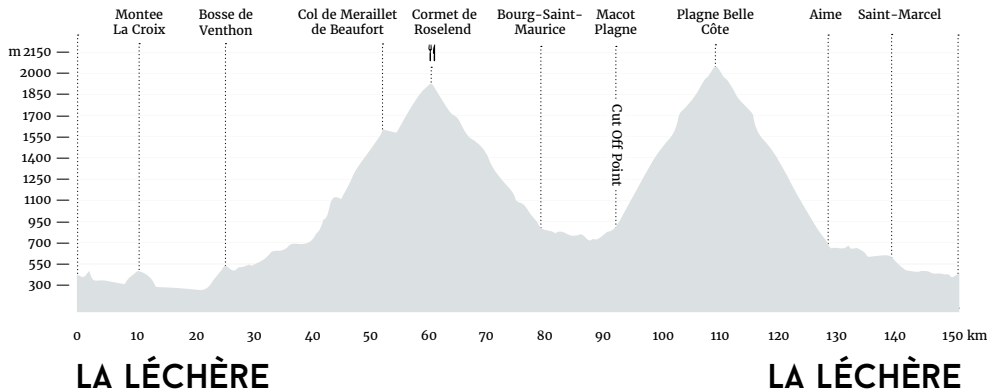

19:30 – 20:30

Celebration drinks

20:30

Dinner

11 • ALPINE CHALLENGE 2017 • ROUTE OVERVIEW • STAGE 3

SATURDAY 24TH JUNE

STAGE 3 – 151.8KM – 4328M (Total Ascent)

12 • ALPINE CHALLENGE 2017 • AIRPORT TRANSFERS