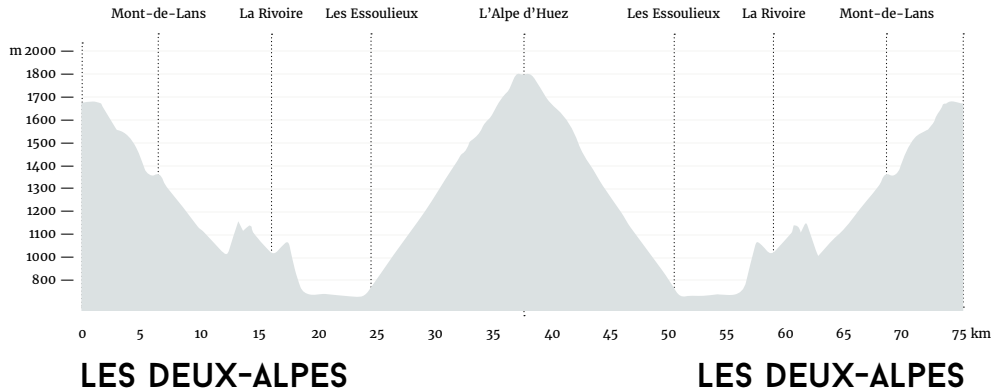

HOTCHILLEE

6 • ALPINE CHALLENGE 2017 • ITINERARY • STAGE 1

THURSDAY 22ND JUNE

07:30 Meet at Start, Les Deux Alpes

08:00 Depart

13:30 – 15:30 Arrive at Les Deux Alpes

14:00 – 16:00 Lunch, Event HQ

19:30 – 20:30 Dinner, Event HQ

7 • ALPINE CHALLENGE 2017 • ROUTE OVERVIEW • **STAGE 1**

THURSDAY 22ND JUNE

STAGE 1 – 72.5KM – 2932M (Total Ascent)

8 • ALPINE CHALLENGE 2017 • ITINERARY • **STAGE 2**

FRIDAY 23RD JUNE

Riders wishing to ride solo must depart between 07:00 – 08:30
Riders wishing to ride in a Pace Group should arrive at the Start, Les Deux Alpes 30 minutes prior to their departure time below: