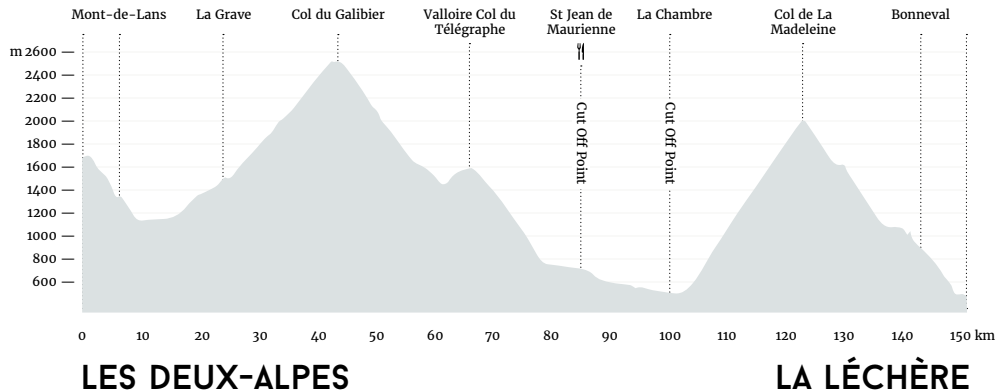

9 • ALPINE CHALLENGE 2017 • ROUTE OVERVIEW • **STAGE 2**

FRIDAY 23RD JUNE

STAGE 2 – 145.9KM – 3726M (Total Ascent)