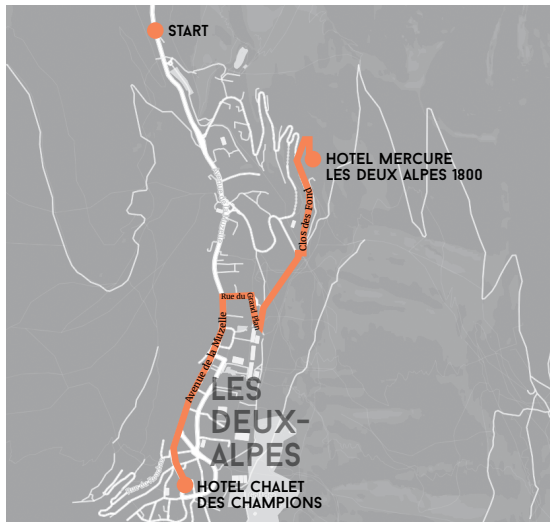

ALPINE CHALLENGE

21 - 25 June 2017

2017
ALPINE
CHALLENGE

**SIGMA
SPORT**
.co.uk

cervélo

HOTCHILLEE

2 • ALPINE CHALLENGE 2017 • FULL ITINERARY

WEDNESDAY 21ST JUNE Sign On / Rider Briefing / Welcome Dinner

THURSDAY 22ND JUNE Stage 1 / ITT (pace seeding) / Les Deux Alpes – Les Deux Alpes
72.5km / Total Ascent 2932m

FRIDAY 23RD JUNE Stage 2 / Les Deux Alpes – La Léchère
145.9km / Total Ascent 3726m

SATURDAY 24TH JUNE Stage 3 / La Léchère – La Léchère
151.8km / Total Ascent 4328m

SUNDAY 25TH JUNE Day at leisure / riders return home

3 • ALPINE CHALLENGE 2017 • LES DEUX-ALPES • MAP

HOTELS LES DEUX ALPES:

Hotel Mercure Les deux Alpes
1800, 1 Le Village,
38860 Mont-de-Lans

Hotel Chalet des Champions, 120
Avenue de la Muzelle,
38860 Les deux Alpes

HOTEL LA LÉCHÈRE

Radiana Hotel, La Léchère les
bains, 73260 La Léchère

4 • ALPINE CHALLENGE 2017 • ITINERARY • SIGN ON DAY

WEDNESDAY 21ST JUNE Sign On at Event HQ, Hotel Mercure Les Deux Alpes
1800, 1 Le Village, 38860 Mont-de-Lans