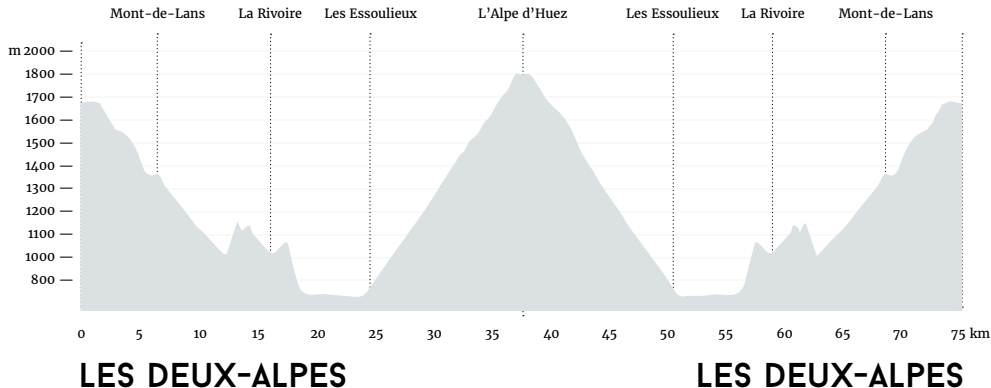

HOTCHILLEE

6 • ALPINE CHALLENGE 2017 • ITINERARY • STAGE 1

THURSDAY 22ND JUNE

07:30 Meet at Start, Les Deux Alpes

08:00 Depart

13:30 – 15:30 Arrive at Les Deux Alpes

14:00 – 16:00 Lunch, Event HQ

19:30 – 20:30 Dinner, Event HQ

7 • ALPINE CHALLENGE 2017 • ROUTE OVERVIEW • STAGE 1

THURSDAY 22ND JUNE

STAGE 1 – 72.5KM – 2932M (Total Ascent)

8 • ALPINE CHALLENGE 2017 • ITINERARY • **STAGE 2**

FRIDAY 23RD JUNE

Riders wishing to ride solo must depart between 07:00 – 08:30
Riders wishing to ride in a Pace Group should arrive at the Start, Les Deux Alpes 30 minutes prior to their departure time below: